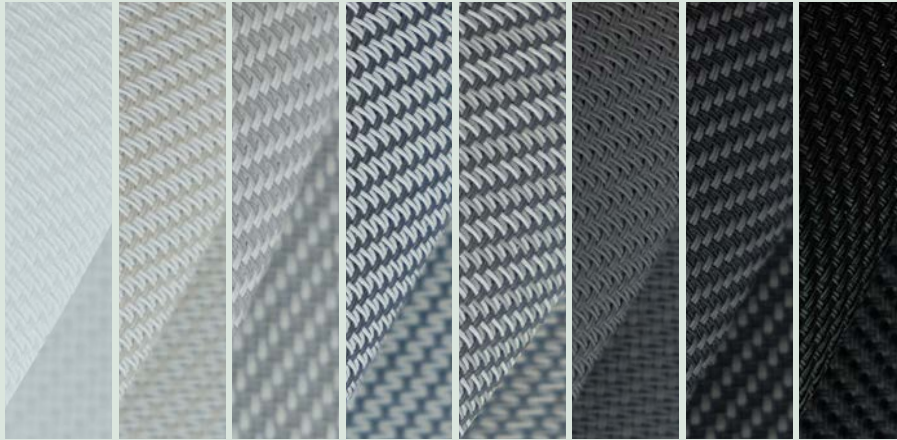

FOLDING ROOF

A light and elegant folding roof solution. The canvas is available in a range of colours, both UV resistant, and waterproof UV resistant.

FIXED ROOF

A robust and watertight roof with an optional canvas underside finish.

DB703
grey

WOOD

- Lightweight and ecological
- Thermally preserved
- Subject to natural ageing

THERMO AYOUS

FOLDING ROOF FINISH

002002
WHITE/
WHITE

008002
LINEN/
WHITE

002007
WHITE /
PEARL GREY

001002
GREY/
WHITE

001061
GREY/WHITE-
PEARL GREY

001001
GREY/
GREY

001010
GREY/
CHARCOAL

030030
BLACK/
BLACK

COLLECTION 01 SHADE

- Openness factor : 5%
- Composition :
Glass fibre 42% - PVC 58%

002002
WHITE/
WHITE

002007
WHITE/
PEARL GREY

007007
PEARL GREY/
PEARL GREY

033001
OYSTER
SHELL

001010
GREY/
CHARCOAL

010010
CHARCOAL/
CHARCOAL

COLLECTION 02 SHADE + WATERPROOF

- Openness factor : 3%
- Composition :
Glass fibre 34% - PVC 48% -
PVC laminate 8%