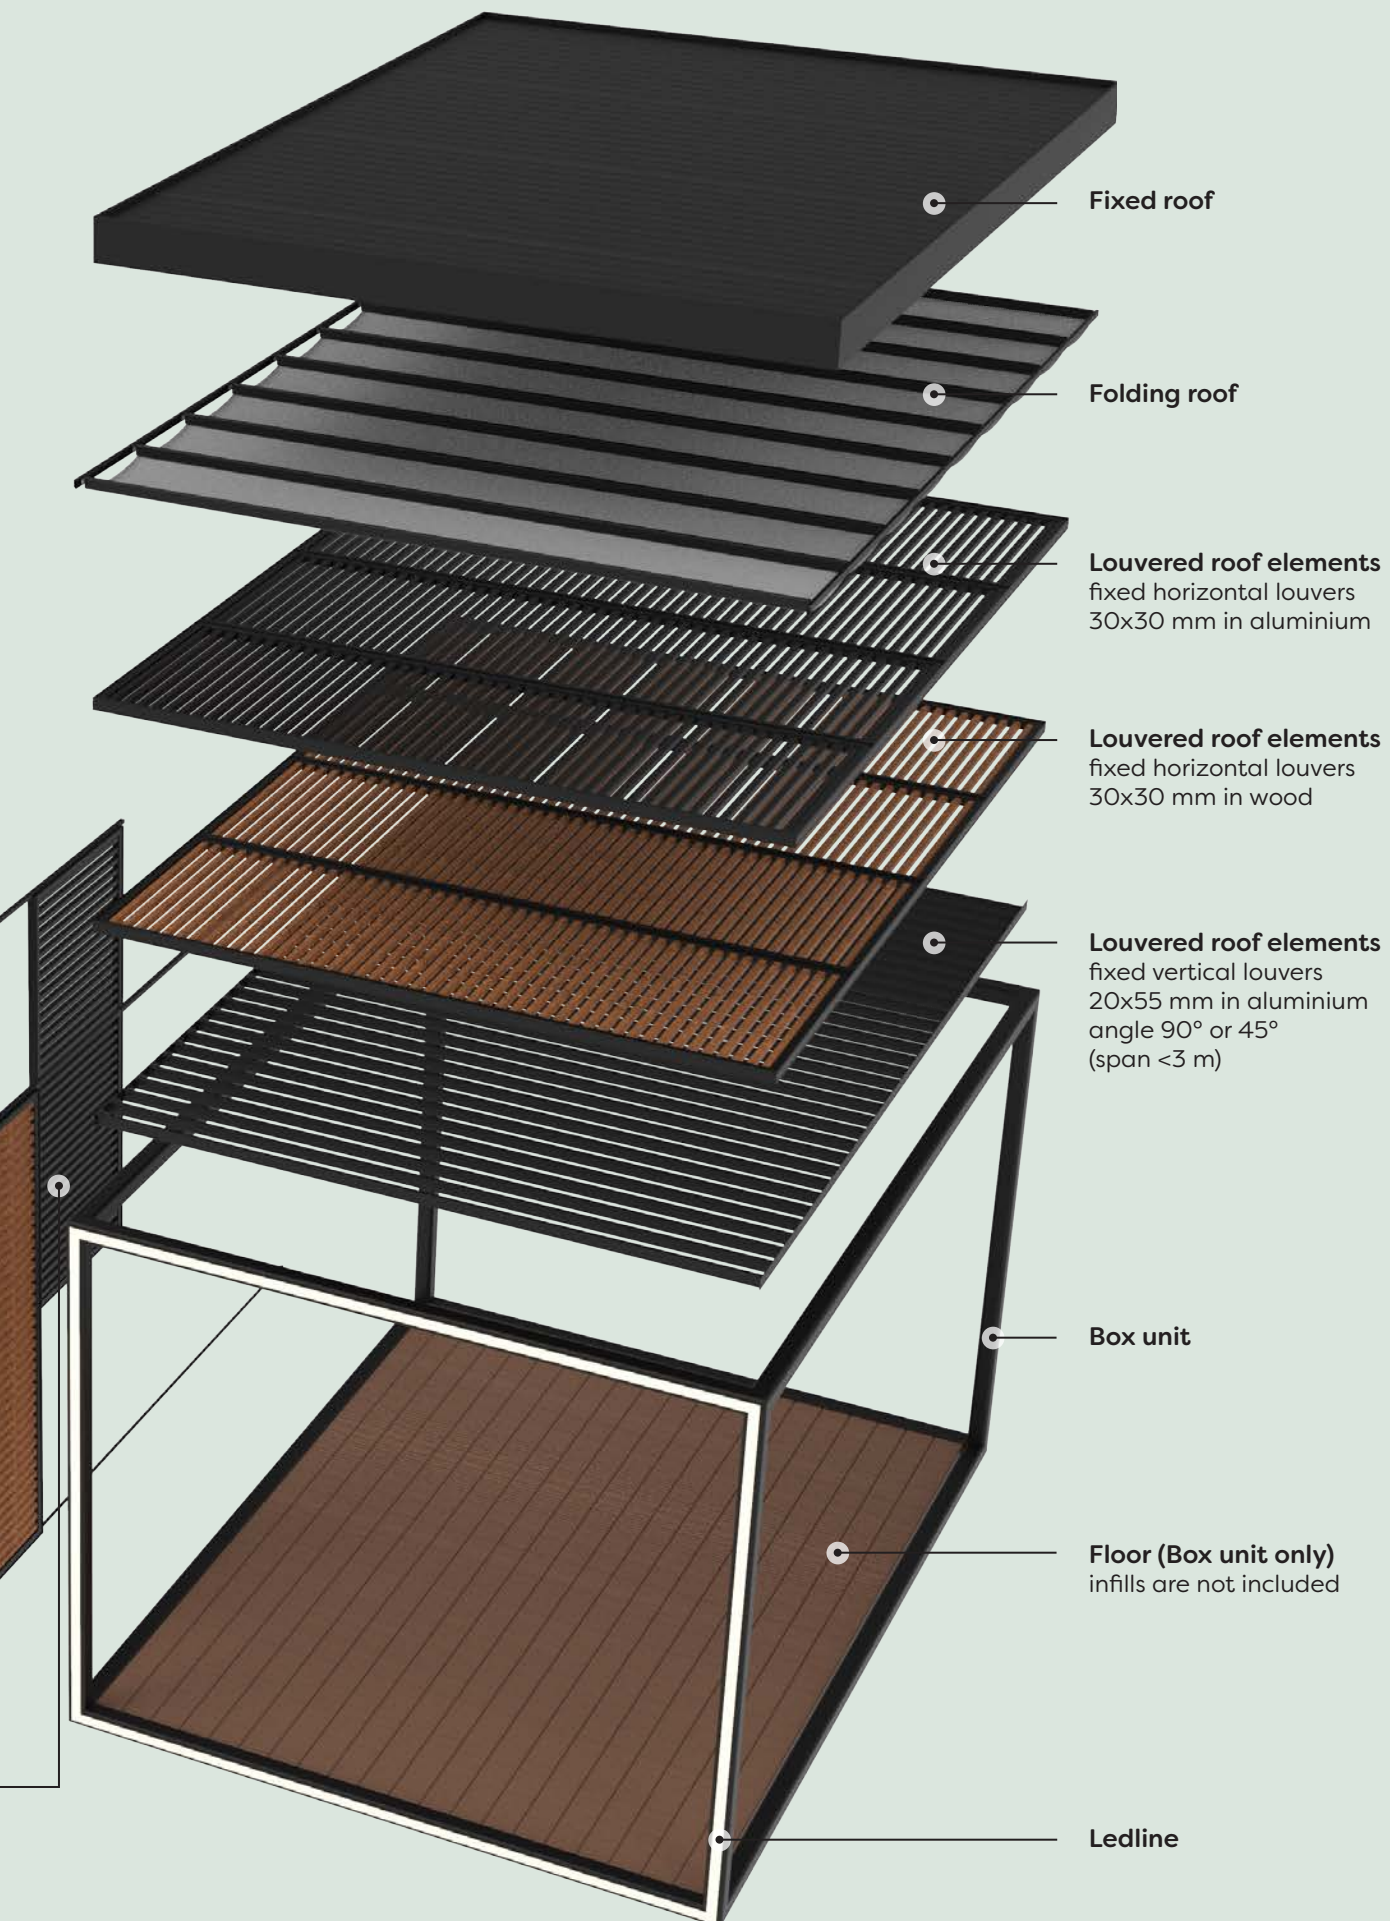

We've got you covered

A Puro Bay unit with a fixed roof can also function perfectly as a carport. Constructed with insulating sandwich panels, this roof will not give you any worries about annoying noise – even during heavy rainfall. The underside can be finished with a weatherproof decorative canvas or wooden louvers. An attractive detail is that the roof element is neatly recessed within the rib structure.

PURO RANGE

MIX & MATCH

Louvered wall elements
fixed horizontal louvers
30x30 mm in aluminium

Louvered wall elements
fixed horizontal louvers
30x30 mm in wood

Louvered wall elements
fixed vertical louvers
20x55 mm in aluminium
angle 90° or 45°

Sliding louvered wall elements
fixed horizontal louvers
30x30 mm in wood

Sliding louvered wall elements
fixed horizontal louvers
30x30 mm in aluminium

The ultimate outdoor solution for both residential and commercial use.

STRUCTURES

BOX UNIT

A Puro Box unit is a pergola with a basic structure consisting of 12 elegant ribs that define the complete outline of the unit. They are always beam-shaped and freestanding. The raised deck created in this way can be panelled with any finish. A Puro Box unit thus forms a beautiful architectural element that can be integrated freestanding into all environments. A Puro Box unit can be fitted with all types of roof and wall elements available in the Puro range.