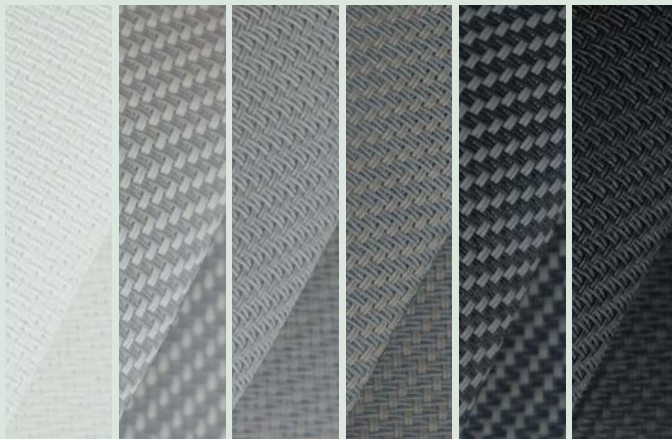

FOLDING ROOF

A light and elegant folding roof solution. The canvas is available in a range of colours, both UV resistant, and waterproof UV resistant.

FIXED ROOF

A robust and watertight roof with an optional canvas underside finish.

001002
GREY/
WHITE

001061
GREY/WHITE-
PEARL GREY

001001
GREY/
GREY

001010
GREY/
CHARCOAL

030030
BLACK/
BLACK

COLLECTION 01 SHADE

- Openness factor : 5%
- Composition :
Glass fibre 42% - PVC 58%

002002
WHITE/
WHITE

002007
WHITE/
PEARL GREY

007007
PEARL GREY/
PEARL GREY

033001
OYSTER
SHELL

001010
GREY/
CHARCOAL

010010
CHARCOAL/
CHARCOAL

COLLECTION 02 SHADE + WATERPROOF

- Openness factor : 3%
- Composition :
Glass fibre 34% - PVC 48% -
PVC laminate 8%

FINISH FIXED ROOF

N001
WHITE

N002
WHITE/
BEIGE

N003
WHITE/
GREY

N009
WHITE/
DIM GREY

N903
CHARCOAL/
GREY

N901
CHARCOAL

N904
CHARCOAL/
DIM GREY