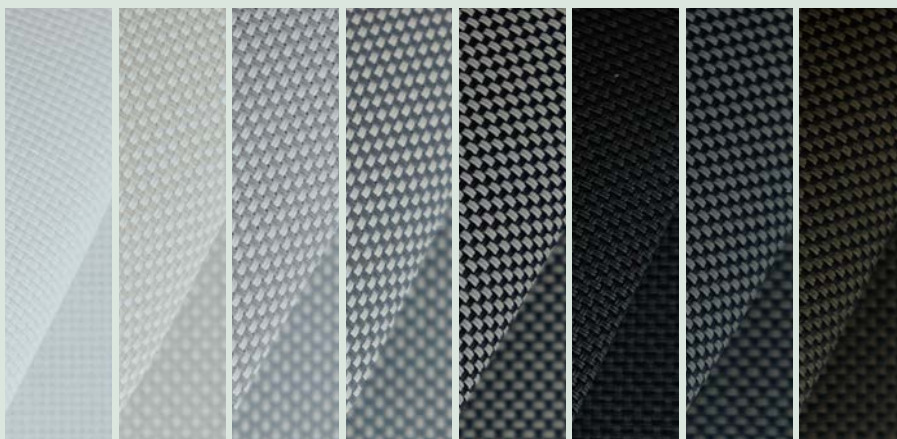

001002
GREY/
WHITE

001061
GREY/WHITE-
PEARL GREY

001001
GREY/
GREY

001010
GREY/
CHARCOAL

030030
BLACK/
BLACK

COLLECTION 01 SHADE

- Openness factor : 5%
- Composition :
Glass fibre 42% - PVC 58%

002002
WHITE/
WHITE

002007
WHITE/
PEARL GREY

007007
PEARL GREY/
PEARL GREY

033001
OYSTER
SHELL

001010
GREY/
CHARCOAL

010010
CHARCOAL/
CHARCOAL

COLLECTION 02 SHADE + WATERPROOF

- Openness factor : 3%
- Composition :
Glass fibre 34% - PVC 48% -
PVC laminate 8%

FINISH FIXED ROOF

N001
WHITE

N002
WHITE/
BEIGE

N003
WHITE/
GREY

N009
WHITE/
DIM GREY

N903
CHARCOAL/
GREY

N901
CHARCOAL

N904
CHARCOAL/
DIM GREY