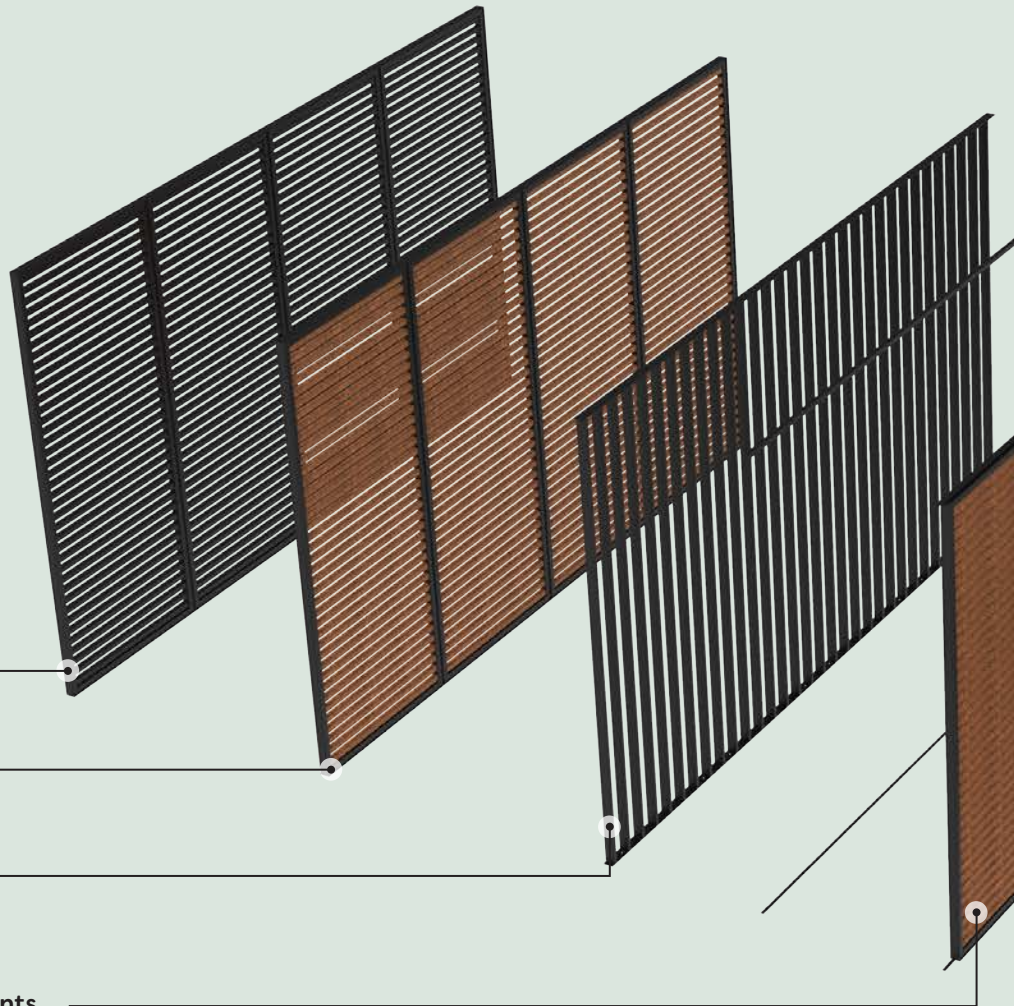

PURO RANGE

MIX & MATCH

Louvered wall elements
fixed horizontal louvers
30x30 mm in aluminium

Louvered wall elements
fixed horizontal louvers
30x30 mm in wood

Louvered wall elements
fixed vertical louvers
20x55 mm in aluminium
angle 90° or 45°

Sliding louvered wall elements
fixed horizontal louvers
30x30 mm in wood

Sliding louvered wall elements
fixed horizontal louvers
30x30 mm in aluminium