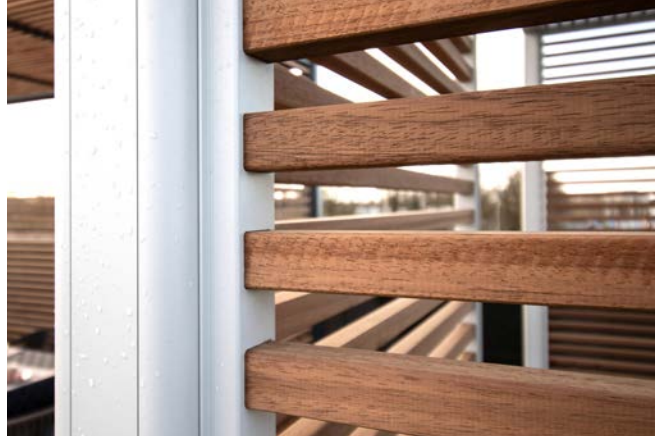

We've got you covered

A Puro Bay unit with a fixed roof can also function perfectly as a carport. Constructed with insulating sandwich panels, this roof will not give you any worries about annoying noise – even during heavy rainfall. The underside can be finished with a weatherproof decorative canvas or wooden louvers. An attractive detail is that the roof element is neatly recessed within the rib structure.